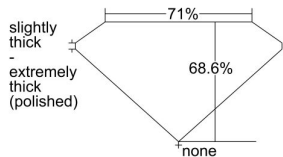

GIA®

FACSIMILE

GIA REPORT 5453921983

Verify this report at GIA.edu

GIA NATURAL DIAMOND DOSSIER®

February 27, 2023
GIA Report Number 5453921983
Shape and Cutting Style ..... Square Modified Brilliant
Measurements ..... 5.02 x 4.88 x 3.35 mm

GRADING RESULTS

Carat Weight ..... 0.70 carat
Color Grade I
Clarity Grade VS2

ADDITIONAL GRADING INFORMATION

Polish ..... Very Good
Symmetry ..... Good
Fluorescence ..... Medium Blue
Clarity Characteristics ..... Crystal, Cloud
Inscription(s): GIA 5453921983

PROPORTIONS

Profile not to actual proportions

GRADING SCALES

GIA COLOR SCALE		GIA CLARITY SCALE			
COLORLESS	D	VERY VERY SLIGHTLY INCLUDED	FLAWLESS		
	E		INTERNALLY FLAWLESS		
	F	VERY SLIGHTLY INCLUDED	VVS₁		
	G		VVS₂		
	H		VS₁		
	NEAR COLORLESS	I	SLIGHTLY INCLUDED	VS₂	
		J		SI₁	
		FAINT	K	INCLUDED	SI₂
			L		I₁
			M		I₂
VERT LIGHT	N	LIGHT	I₃		
	O				
	P				
	Q				
	R