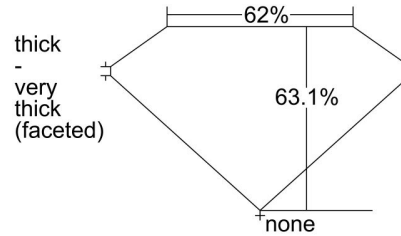

PROPORTIONS

Profile not to actual proportions