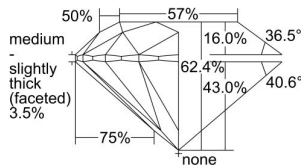

GIA®

FACSIMILE

GIA REPORT 5453081143

Verify this report at GIA.edu

GIA NATURAL DIAMOND DOSSIER®

November 01, 2022
GIA Report Number 5453081143
Shape and Cutting Style ..... Round Brilliant
Measurements ..... 6.13 - 6.16 x 3.84 mm

GRADING RESULTS

Carat Weight ..... 0.90 carat
Color Grade ..... H
Clarity Grade S11
Cut Grade ..... Excellent

ADDITIONAL GRADING INFORMATION

Polish ..... Excellent
Symmetry ..... Excellent
Fluorescence ..... None
Clarity Characteristics ..... Crystal, Cloud, Needle
Inscription(s): GIA 5453081143

PROPORTIONS

Profile to actual proportions