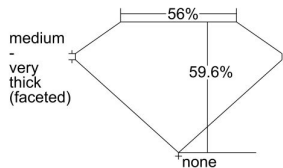

GIA®

FACSIMILE

GIA REPORT 2215750592

Verify this report at GIA.edu

GIA NATURAL DIAMOND DOSSIER®

June 10, 2021
GIA Report Number 2215750592
Shape and Cutting Style ..... Heart Brilliant
Measurements ..... 3.89 x 4.60 x 2.74 mm

GRADING RESULTS

Carat Weight ..... 0.29 carat
Color Grade ..... F
Clarity Grade VS2

ADDITIONAL GRADING INFORMATION

Polish ..... Excellent
Symmetry ..... Very Good
Fluorescence ..... None
Clarity Characteristics.....Indented Natural, Crystal, Cloud, Chip
Inscription(s): GIA 2215750592

PROPORTIONS

Profile not to actual proportions

GRADING SCALES

GIA COLOR SCALE		GIA CLARITY SCALE			
COLORLESS	D	VERY VERY SLIGHTLY INCLUDED	FLAWLESS		
	E		INTERNALLY FLAWLESS		
	F	VERY SLIGHTLY INCLUDED	VVS₁		
	G		VVS₂		
	H		VS₁		
	NEAR COLORLESS	I	SLIGHTLY INCLUDED	VS₂	
		J		SI₁	
		FAINT	K	INCLUDED	SI₂
			L		I₁
			M		I₂
VERT LIGHT	N	INCLUDED	I₃		
	O				
	P				
	Q				
	R				
LIGHT	S				
	T				
	U				
	V				
	W				
	X				
	Y				
	Z