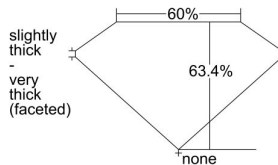

GIA®

FACSIMILE

GIA REPORT 6441566851

Verify this report at GIA.edu

GIA NATURAL DIAMOND DOSSIER®

September 02, 2022
GIA Report Number **6441566851**
Shape and Cutting Style ..... **Pear Brilliant**
Measurements ..... **7.73 x 4.90 x 3.11 mm**

GRADING RESULTS

Carat Weight ..... **0.70 carat**
Color Grade ..... **E**
Clarity Grade **S11**

ADDITIONAL GRADING INFORMATION

Polish ..... **Excellent**
Symmetry ..... **Very Good**
Fluorescence ..... **None**
Clarity Characteristics ..... **Cloud, Crystal**
Inscription(s): **GIA 6441566851**

PROPORTIONS

Profile not to actual proportions

GRADING SCALES

GIA COLOR SCALE		GIA CLARITY SCALE			
COLORLESS	D	VERY SLIGHTLY INCLUDED	FLAWLESS		
	E		INTERNALLY FLAWLESS		
	F		VVS₁		
	NEAR COLORLESS	G	VERY SLIGHTLY INCLUDED	VVS₂	
		H		VS₁	
		FAINT	I	SLIGHTLY INCLUDED	VS₂
			J		S1₁
	LIGHT	K	INCLUDED	S1₂	
		L		I₁	
		M		I₂	
N		INCLUDED	I₃		
O					
P					
Q					
R					
S					
T					
U					
V					
W					
X					
Y					
Z