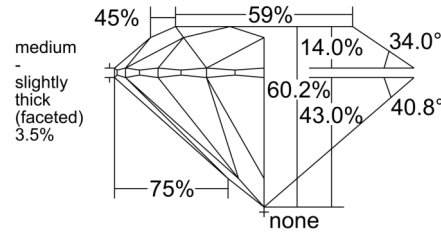

GIA NATURAL DIAMOND GRADING REPORT

August 18, 2025  
 GIA Report Number ..... 1523775268  
 Shape and Cutting Style ..... Round Brilliant  
 Measurements ..... 6.63 - 6.68 x 4.01 mm

GRADING RESULTS

Carat Weight ..... 1.08 carat  
 Color Grade ..... H  
 Clarity Grade ..... SI1  
 Cut Grade ..... Excellent

PROPORTIONS

Profile to actual proportions

CLARITY CHARACTERISTICS

KEY TO SYMBOLS\*

- Cloud
- Crystal
- Feather
- Needle

\* Red symbols denote internal characteristics (inclusions). Green or black symbols denote external characteristics (blemishes). Diagram is an approximate representation of the diamond, and symbols shown indicate type, position, and approximate size of clarity characteristics. All clarity characteristics may not be shown. Details of finish are not shown.