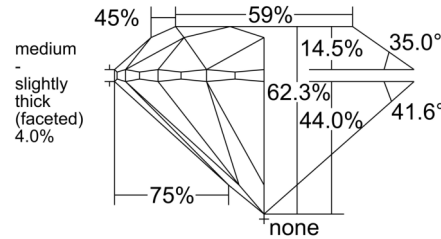

GIA NATURAL DIAMOND GRADING REPORT

May 04, 2026
GIA Report Number 7551159043
Shape and Cutting Style ..... Round Brilliant
Measurements ..... 7.28 - 7.32 x 4.55 mm

GRADING RESULTS

Carat Weight ..... 1.50 carat
Color Grade ..... H
Clarity Grade SI1
Cut Grade ..... Excellent

ADDITIONAL GRADING INFORMATION

Polish ..... Excellent
Symmetry ..... Excellent
Fluorescence ..... None

Inscription(s): GIA 7551159043

Comments: Pinpoints are not shown. Clouds are not shown.

PROPORTIONS

Profile to actual proportions