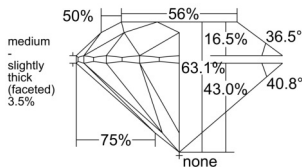

GIA®

FACSIMILE

GIA REPORT 1529697161

Verify this report at GIA.edu

GIA NATURAL DIAMOND DOSSIER®

July 04, 2025
GIA Report Number 1529697161
Shape and Cutting Style ..... Round Brilliant
Measurements ..... 5.05 - 5.08 x 3.20 mm

GRADING RESULTS

Carat Weight ..... 0.51 carat
Color Grade ..... G
Clarity Grade VS2
Cut Grade ..... Excellent

ADDITIONAL GRADING INFORMATION

Polish ..... Excellent
Symmetry ..... Excellent
Fluorescence ..... Strong Blue
Clarity Characteristics ..... Feather
Inscription(s): GIA 1529697161

PROPORTIONS

GRADING SCALES

GIA COLOR SCALE

COLOREDNESS	D
	E
	F
	G
	H
	I
	J
NEAR COLORLESS	K
	L
Faint	M
	N
	O
	P
	Q
	R
	S
	T
	U
	V
	W
	X
	Y
Light	Z

GIA CLARITY SCALE

VERY VERY SLIGHTLY INCLUDED	FLAWLESS
	INTERNALLY FLAWLESS
VERY SLIGHTLY INCLUDED	VVS₁
	VVS₂
SLIGHTLY INCLUDED	VS₁
	VS₂
INCLUDED	SI₁
	SI₂
	I₁
	I₂
	I₃

GIA CUT SCALE

EXCELLENT
VERY GOOD
GOOD
FAIR
POOR