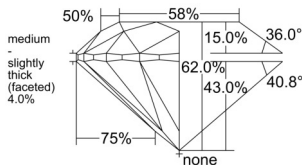

GIA®

FACSIMILE

GIA REPORT 1553130415

Verify this report at GIA.edu

GIA NATURAL DIAMOND DOSSIER®

April 27, 2026
GIA Report Number 1553130415
Shape and Cutting Style ..... Round Brilliant
Measurements ..... 5.10 - 5.12 x 3.17 mm

GRADING RESULTS

Carat Weight ..... 0.51 carat
Color Grade ..... G
Clarity Grade S11
Cut Grade ..... Excellent

ADDITIONAL GRADING INFORMATION

Polish ..... Excellent
Symmetry ..... Excellent
Fluorescence ..... Medium Blue
Clarity Characteristics ..... Crystal, Cloud, Feather
Inscription(s): GIA 1553130415

PROPORTIONS

GRADING SCALES

GIA COLOR SCALE

COLOREDNESS	D
	E
	F
	G
	H
	I
NEAR COLORLESS	J
	K
	L
FAIN	M
	N
	O
	P
VERY LIGHT	Q
	R
	S
	T
	U
	V
	W
	X
	Y
LIGHT	Z

GIA CLARITY SCALE

FLAWLESS	VERY VERY SLIGHTLY INCLUDED	VVS₁	VVS₂	VS₁	VS₂	S1₁	S1₂	I₁	I₂	I₃	
											INTERNAL FLAWLESS

GIA CUT SCALE

EXCELLENT
VERY GOOD
GOOD
FAIR
POOR