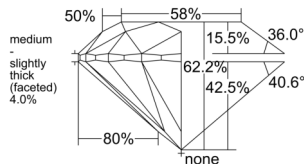

GIA®

FACSIMILE

GIA REPORT 7548925725

Verify this report at GIA.edu

GIA NATURAL DIAMOND DOSSIER®

April 02, 2026
GIA Report Number 7548925725
Shape and Cutting Style ..... Round Brilliant
Measurements ..... 5.86 - 5.92 x 3.66 mm

GRADING RESULTS

Carat Weight ..... 0.80 carat
Color Grade ..... H
Clarity Grade VS1
Cut Grade ..... Excellent

ADDITIONAL GRADING INFORMATION

Polish ..... Excellent
Symmetry ..... Very Good
Fluorescence ..... Medium Blue
Clarity Characteristics..... Crystal, Cloud, Cavity, Pinpoint
Inspection(s): GIA 7548925725

PROPORTIONS

GRADING SCALES

GIA COLOR SCALE

COLORED	D
	E
	F
	G
	H
	I
	J
NEAR COLORLESS	K
	L
	M
Faint	N
	O
	P
	Q
	R
	S
	T
	U
	V
	W
	X
	Y
Light	Z

GIA CLARITY SCALE

FLAWLESS	VERY VERY SLIGHTLY INCLUDED	VS₁	VS₂	VS₁	VS₂	SI₁	SI₂	I₁	I₂	I₃		
											FLAWLESS	INTERNALLY FLAWLESS

GIA CUT SCALE

EXCELLENT
VERY GOOD
GOOD
FAIR
POOR