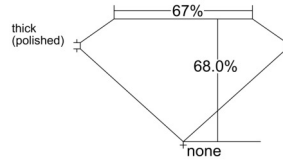

GIA®

FACSIMILE

GIA REPORT 1537850778

Verify this report at gia.edu

GIA NATURAL DIAMOND DOSSIER®

October 30, 2025
GIA Report Number 1537850778
Shape and Cutting Style ..... **Cut-Cornered Rectangular Modified Brilliant**
Measurements ..... 5.02 x 3.98 x 2.71 mm

GRADING RESULTS

Carat Weight ..... 0.51 carat
Color Grade ..... H
Clarity Grade VS2

ADDITIONAL GRADING INFORMATION

Polish ..... Excellent
Symmetry ..... Excellent
Fluorescence ..... None
Clarity Characteristics ..... Crystal, Cloud
Inscription(s): GIA 1537850778

PROPORTIONS

Profile not to actual proportions

GRADING SCALES

GIA COLOR SCALE		GIA CLARITY SCALE			
COLORLESS	D	VERY VERY SLIGHTLY INCLUDED	FLAWLESS		
	E		INTERNALLY FLAWLESS		
	F	VERY SLIGHTLY INCLUDED	VVS₁		
	G		VVS₂		
	H		VS₁		
	NEAR COLORLESS	I	SLIGHTLY INCLUDED	VS₂	
		J		SI₁	
		FAINT	K	INCLUDED	SI₂
			L		I₁
			M		I₂
VERT LIGHT	N	LIGHT	I₃		
	O				
	P				
	Q				
	R