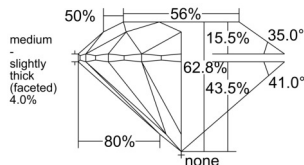

GIA®

FACSIMILE

GIA REPORT

7538428551

Verify this report at GIA.edu

GIA NATURAL DIAMOND DOSSIER®

September 30, 2025
GIA Report Number 7538428551
Shape and Cutting Style ..... Round Brilliant
Measurements ..... 5.13 - 5.16 x 3.23 mm

GRADING RESULTS

Carat Weight ..... 0.53 carat
Color Grade ..... G
Clarity Grade VVS2
Cut Grade ..... Excellent

ADDITIONAL GRADING INFORMATION

Polish ..... Excellent
Symmetry ..... Excellent
Fluorescence ..... None
Clarity Characteristics ..... Needle, Pinpoint
Inscription(s): GIA 7538428551

PROPORTIONS

Profile to actual proportions

GRADING SCALES

GIA COLOR SCALE

COLORLESS	D
	E
	F
	G
	H
	I
	J
NEAR COLORLESS	K
	L
Faint	M
	N
	O
	P
Very Light	Q
	R
	S
	T
	U
	V
Light	W
	X
	Y
	Z

GIA CLARITY SCALE

	FLAWLESS
	INTERNALLY FLAWLESS
VERY VERY SLIGHTLY INCLUDED	VVS₁
	VVS₂
VERY SLIGHTLY INCLUDED	VS₁
	VS₂
SLIGHTLY INCLUDED	SI₁
	SI₂
INCLUDED	I₁
	I₂
	I₃

GIA CUT SCALE

	EXCELLENT
	VERY GOOD
	GOOD
	FAIR
	POOR