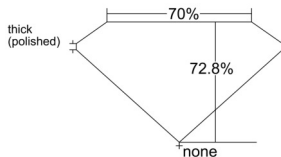

GIA®

FACSIMILE

GIA REPORT 6522962951

Verify this report at GIA.edu

GIA NATURAL DIAMOND DOSSIER®

August 13, 2025
GIA Report Number 6522962951
Shape and Cutting Style ..... Square Modified Brilliant
Measurements ..... 5.04 x 5.02 x 3.66 mm

GRADING RESULTS

Carat Weight ..... 0.80 carat
Color Grade I
Clarity Grade SI1

ADDITIONAL GRADING INFORMATION

Polish ..... Excellent
Symmetry ..... Very Good
Fluorescence ..... None
Clarity Characteristics..... Cloud, Crystal
Inscription(s): GIA 6522962951

PROPORTIONS

Profile not to actual proportions

GRADING SCALES

GIA COLOR SCALE		GIA CLARITY SCALE			
COLORLESS	D	VERY VERY SLIGHTLY INCLUDED	FLAWLESS		
	E		INTERNALLY FLAWLESS		
	F	VERY SLIGHTLY INCLUDED	VVS₁		
	G		VVS₂		
	H		VS₁		
	NEAR COLORLESS	I	SLIGHTLY INCLUDED	VS₂	
		J		SI₁	
		FAINT	K	INCLUDED	SI₂
			L		I₁
			M		I₂
VERT LIGHT	N	LIGHT	I₃		
	O				
	P				
	Q				
	R