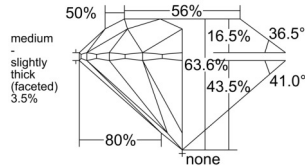

GIA®

FACSIMILE

GIA REPORT 2524819935

Verify this report at GIA.edu

GIA NATURAL DIAMOND DOSSIER®

July 16, 2025
GIA Report Number 2524819935
Shape and Cutting Style ..... Round Brilliant
Measurements ..... 4.65 - 4.69 x 2.97 mm

GRADING RESULTS

Carat Weight ..... 0.40 carat
Color Grade I
Clarity Grade S11
Cut Grade ..... Excellent

ADDITIONAL GRADING INFORMATION

Polish ..... Excellent
Symmetry ..... Excellent
Fluorescence ..... None
Clarity Characteristics ..... Cloud
Inscription(s): GIA 2524819935

PROPORTIONS

GRADING SCALES

GIA COLOR SCALE	GIA CLARITY SCALE	GIA CUT SCALE	
D	FLAWLESS	EXCELLENT	
E	INTERNALLY FLAWLESS		
F		VVS₁	VERY GOOD
G	VVS₂		
H	VS₁	GOOD	
I	VS₂		
J	S1₁	FAIR	
K	S1₂		
L	I₁	POOR	
M	I₂		
N	I₃		
O			
P			
Q			
R			
S			
T			
U			
V			
W			
X			
Y			
Z