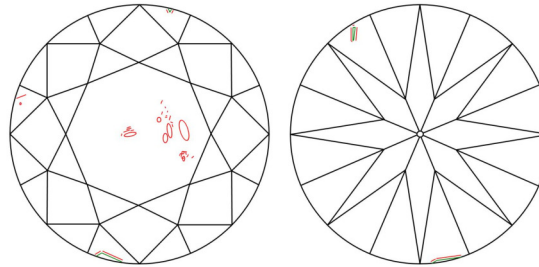

GIA NATURAL DIAMOND GRADING REPORT

November 27, 2025  
 GIA Report Number ..... 2235800929  
 Shape and Cutting Style ..... Round Brilliant  
 Measurements ..... 7.22 - 7.27 x 4.58 mm

GRADING RESULTS

Carat Weight ..... 1.50 carat  
 Color Grade ..... G  
 Clarity Grade ..... SI1  
 Cut Grade ..... Excellent

PROPORTIONS

Profile to actual proportions

CLARITY CHARACTERISTICS

KEY TO SYMBOLS\*

- Crystal
- ◌ Cloud
- ↘ Needle
- ~ Feather
- ↗ Indented Natural

\* Red symbols denote internal characteristics (inclusions). Green or black symbols denote external characteristics (blemishes). Diagram is an approximate representation of the diamond, and symbols shown indicate type, position, and approximate size of clarity characteristics. All clarity characteristics may not be shown. Details of finish are not shown.