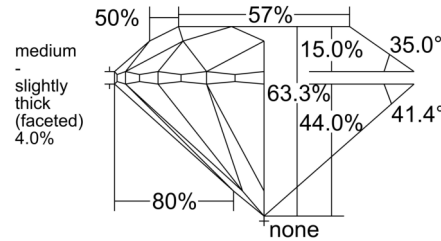

GIA NATURAL DIAMOND GRADING REPORT

November 27, 2025  
 GIA Report Number ..... 2235800929  
 Shape and Cutting Style ..... Round Brilliant  
 Measurements ..... 7.22 - 7.27 x 4.58 mm

GRADING RESULTS

Carat Weight ..... 1.50 carat  
 Color Grade ..... G  
 Clarity Grade ..... SI1  
 Cut Grade ..... Excellent

PROPORTIONS

Profile to actual proportions

CLARITY CHARACTERISTICS

KEY TO SYMBOLS\*

- Crystal
- ◌ Cloud
- ↘ Needle
- ~ Feather
- ↗ Indented Natural

\* Red symbols denote internal characteristics (inclusions). Green or black symbols denote external characteristics (blemishes). Diagram is an approximate representation of the diamond, and symbols shown indicate type, position, and approximate size of clarity characteristics. All clarity characteristics may not be shown. Details of finish are not shown.