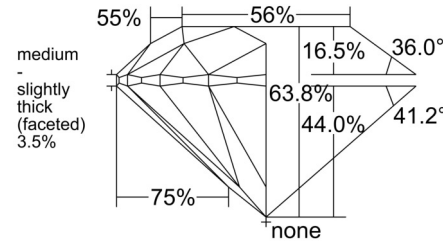

### GRADING RESULTS

Carat Weight ..... 3.00 carat

Color Grade ..... K

Clarity Grade ..... SI1

Cut Grade ..... Excellent

### PROPORTIONS

Profile to actual proportions