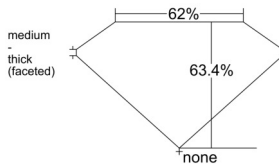

GIA®

FACSIMILE

GIA REPORT 7531932073

Verify this report at GIA.edu

GIA NATURAL DIAMOND DOSSIER®

November 06, 2025
GIA Report Number 7531932073
Shape and Cutting Style ..... Pear Brilliant
Measurements ..... 7.17 x 4.67 x 2.96 mm

GRADING RESULTS

Carat Weight ..... 0.60 carat
Color Grade ..... G
Clarity Grade VS2

ADDITIONAL GRADING INFORMATION

Polish ..... Excellent
Symmetry ..... Very Good
Fluorescence ..... Faint
Clarity Characteristics ..... Crystal
Inscription(s): GIA 7531932073

PROPORTIONS

Profile not to actual proportions

GRADING SCALES

GIA COLOR SCALE		GIA CLARITY SCALE			
COLORLESS	D	VERY VERY SLIGHTLY INCLUDED	FLAWLESS		
	E		INTERNALLY FLAWLESS		
	F		VVS₁		
	NEAR COLORLESS	G	VVS₂		
		H	VERY SLIGHTLY INCLUDED	VS₁	
		I		VS₂	
		FAINT	J	SLIGHTLY INCLUDED	SI₁
	K		SI₂		
	L		INCLUDED		I₁
	M			I₂	
N	I₃				
VERT LIGHT	O				
	P				
	Q				
	R				
	S				
	T				
	LIGHT	U			
V					
W					
X					
	Y				
	Z