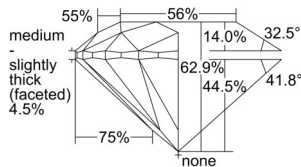

GIA®

FACSIMILE

GIA REPORT 2506932474

Verify this report at GIA.edu

GIA NATURAL DIAMOND DOSSIER®

December 04, 2024
GIA Report Number 2506932474
Shape and Cutting Style ..... Round Brilliant
Measurements ..... 5.91 - 5.94 x 3.73 mm

GRADING RESULTS

Carat Weight ..... 0.80 carat
Color Grade ..... H
Clarity Grade SI2
Cut Grade ..... Excellent

ADDITIONAL GRADING INFORMATION

Polish ..... Excellent
Symmetry ..... Excellent
Fluorescence ..... None
Clarity Characteristics ..... Cloud
Inscription(s): GIA 2506932474

PROPORTIONS

Profile to actual proportions

GRADING SCALES

GIA COLOR SCALE

COLORED	D
	E
	F
	G
	H
	I
	J
NEAR COLORLESS	K
	L
	M
	N
	O
	P
	R
	S
	T
	U
	V
	W
	X
	Y
LIGHT	Z

GIA CLARITY SCALE

FLAWLESS	VERY VERY SLIGHTLY INCLUDED	VVS₁	VVS₂	VERY SLIGHTLY INCLUDED	SI₁	SI₂	I₁	I₂	I₃	
										INTERNALLY FLAWLESS

GIA CUT SCALE

EXCELLENT
VERY GOOD
GOOD
FAIR
POOR