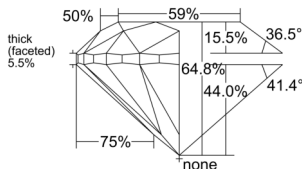

GIA®

FACSIMILE

GIA REPORT 5536978500

Verify this report at GIA.edu

GIA NATURAL DIAMOND DOSSIER®

November 11, 2025
GIA Report Number 5536978500
Shape and Cutting Style ..... Round Brilliant
Measurements ..... 5.75 - 5.78 x 3.74 mm

GRADING RESULTS

Carat Weight ..... 0.80 carat
Color Grade ..... F
Clarity Grade VS2
Cut Grade ..... Very Good

ADDITIONAL GRADING INFORMATION

Polish ..... Excellent
Symmetry ..... Excellent
Fluorescence ..... None
Clarity Characteristics..... Etch Channel, Cloud, Feather
Inscription(s): GIA 5536978500

PROPORTIONS

Profile to actual proportions