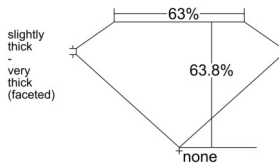

GIA®

FACSIMILE

GIA REPORT 1523303791

Verify this report at GIA.edu

GIA NATURAL DIAMOND DOSSIER®

May 28, 2025
GIA Report Number 1523303791
Shape and Cutting Style ..... Oval Brilliant
Measurements ..... 6.93 x 5.26 x 3.36 mm

GRADING RESULTS

Carat Weight ..... 0.80 carat
Color Grade ..... D
Clarity Grade SI1

ADDITIONAL GRADING INFORMATION

Polish ..... Excellent
Symmetry ..... Excellent
Fluorescence ..... Medium Blue
Clarity Characteristics ..... Twinning Wisp, Cloud
Inscription(s): GIA 1523303791

PROPORTIONS

Profile not to actual proportions

GRADING SCALES

GIA COLOR SCALE		GIA CLARITY SCALE				
COLORLESS	D	VERY VERY SLIGHTLY INCLUDED	FLAWLESS			
	E		INTERNALLY FLAWLESS			
	F		VVS₁			
	NEAR COLORLESS	G	VERY SLIGHTLY INCLUDED	VVS₂		
		H		VS₁		
		FANT	I	SLIGHTLY INCLUDED	VS₂	
			J		SI₁	
			LIGHT	K	INCLUDED	SI₂
	L	I₁				
	M	I₂				
COLORLESS	N	INCLUDED		I₃		
	O					
	P					
	Q					
COLORLESS	R					
	S					
	T					
	U					
COLORLESS	V					
	W					
	X					
	Y					
COLORLESS	Z