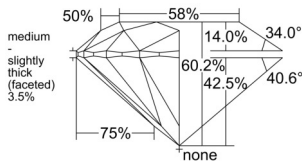

GIA®

FACSIMILE

GIA NATURAL DIAMOND DOSSIER®

July 16, 2025
GIA Report Number 7523816879
Shape and Cutting Style ..... Round Brilliant
Measurements ..... 5.33 - 5.35 x 3.22 mm

GRADING RESULTS

Carat Weight ..... 0.56 carat
Color Grade ..... H
Clarity Grade VS1
Cut Grade ..... Excellent

ADDITIONAL GRADING INFORMATION

Polish ..... Excellent
Symmetry ..... Excellent
Fluorescence ..... None
Clarity Characteristics ..... Crystal
Inscription(s): GIA 7523816879

GIA REPORT 7523816879

Verify this report at GIA.edu

PROPORTIONS

Profile to actual proportions