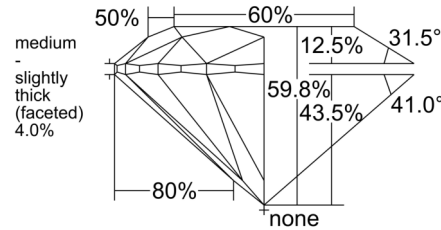

GIA NATURAL DIAMOND GRADING REPORT

November 28, 2025

GIA Report Number ..... 7541084971

Shape and Cutting Style ..... Round Brilliant

Measurements ..... 6.92 - 6.96 x 4.15 mm

GRADING RESULTS

Carat Weight ..... 1.22 carat

Color Grade ..... H

Clarity Grade ..... SI2

Cut Grade ..... Very Good

ADDITIONAL GRADING INFORMATION

Polish ..... Excellent

Symmetry ..... Excellent

Fluorescence ..... Medium Blue

Inscription(s): GIA 7541084971

**Comments:** Additional clouds, pinpoints and internal graining are not shown.

PROPORTIONS

Profile to actual proportions

CLARITY CHARACTERISTICS

KEY TO SYMBOLS\*

-  Cloud
-  Crystal
-  Cavity
-  Feather
-  Needle

\* Red symbols denote internal characteristics (inclusions). Green or black symbols denote external characteristics (blemishes). Diagram is an approximate representation of the diamond, and symbols shown indicate type, position, and approximate size of clarity characteristics. All clarity characteristics may not be shown. Details of finish are not shown.