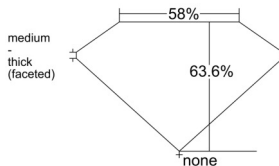

GIA®

FACSIMILE

GIA REPORT 2544068422

Verify this report at GIA.edu

GIA NATURAL DIAMOND DOSSIER®

November 20, 2025
GIA Report Number **2544068422**
Shape and Cutting Style ..... **Pear Brilliant**
Measurements ..... **6.17 x 4.11 x 2.61 mm**

GRADING RESULTS

Carat Weight ..... **0.40 carat**
Color Grade ..... **I**
Clarity Grade **S11**

ADDITIONAL GRADING INFORMATION

Polish ..... **Excellent**
Symmetry ..... **Very Good**
Fluorescence ..... **None**
Clarity Characteristics ..... **Feather**
Inscription(s): **GIA 2544068422**

PROPORTIONS

Profile not to actual proportions

GRADING SCALES

GIA COLOR SCALE		GIA CLARITY SCALE				
COLORLESS	D	VERY VERY SLIGHTLY INCLUDED	FLAWLESS			
	E		INTERNALLY FLAWLESS			
	F		VVS₁			
	NEAR COLORLESS	G	VERY SLIGHTLY INCLUDED	VVS₂		
		H		VS₁		
		FAINT	I	SLIGHTLY INCLUDED	VS₂	
			J		S1₁	
			LIGHT	K	INCLUDED	S1₂
	L	I₁				
	M	I₂				
N	NOT GRADED	I₃				
O						
P						
Q						
R						
S						
T						
U						
V						
W						
X						
Y						
Z