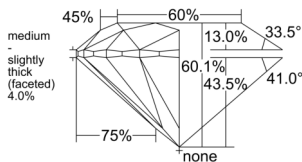

GIA®

FACSIMILE

GIA REPORT 1543633426

Verify this report at GIA.edu

GIA NATURAL DIAMOND DOSSIER®

February 12, 2026
GIA Report Number 1543633426
Shape and Cutting Style ..... Round Brilliant
Measurements ..... 5.18 - 5.21 x 3.12 mm

GRADING RESULTS

Carat Weight ..... 0.52 carat
Color Grade ..... F
Clarity Grade S11
Cut Grade ..... Excellent

ADDITIONAL GRADING INFORMATION

Polish ..... Excellent
Symmetry ..... Excellent
Fluorescence ..... None
Clarity Characteristics ..... Crystal, Feather
Inscription(s): GIA 1543633426

PROPORTIONS

Profile to actual proportions