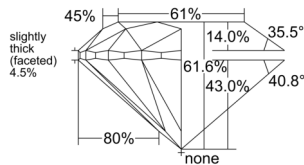

GIA®

FACSIMILE

GIA REPORT 1529095626

Verify this report at GIA.edu

GIA NATURAL DIAMOND DOSSIER®

May 08, 2025
GIA Report Number 1529095626
Shape and Cutting Style ..... Round Brilliant
Measurements ..... 5.34 - 5.37 x 3.30 mm

GRADING RESULTS

Carat Weight ..... 0.59 carat
Color Grade ..... F
Clarity Grade S11
Cut Grade ..... Excellent

ADDITIONAL GRADING INFORMATION

Polish ..... Excellent
Symmetry ..... Excellent
Fluorescence ..... None
Clarity Characteristics..... Cloud, Crystal, Feather
Inscription(s): GIA 1529095626

PROPORTIONS

Profile to actual proportions