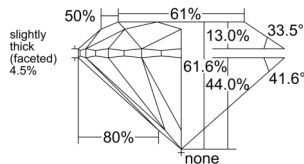

GIA®

FACSIMILE

GIA REPORT 1529128881

Verify this report at GIA.edu

GIA NATURAL DIAMOND DOSSIER®

May 13, 2025
GIA Report Number 1529128881
Shape and Cutting Style ..... Round Brilliant
Measurements ..... 5.20 - 5.23 x 3.22 mm

GRADING RESULTS

Carat Weight ..... 0.54 carat
Color Grade ..... H
Clarity Grade S11
Cut Grade ..... Excellent

ADDITIONAL GRADING INFORMATION

Polish ..... Excellent
Symmetry ..... Excellent
Fluorescence ..... None
Clarity Characteristics ..... Cloud, Crystal, Feather
Inscription(s): GIA 1529128881

PROPORTIONS

Profile to actual proportions