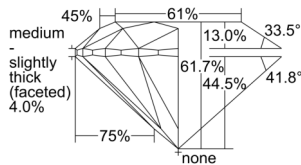

GIA®

FACSIMILE

GIA REPORT 6502378458

Verify this report at GIA.edu

GIA NATURAL DIAMOND DOSSIER®

September 09, 2024
GIA Report Number **6502378458**
Shape and Cutting Style ..... **Round Brilliant**
Measurements ..... **5.22 - 5.27 x 3.24 mm**

GRADING RESULTS

Carat Weight ..... **0.55 carat**
Color Grade ..... **F**
Clarity Grade **S12**
Cut Grade ..... **Excellent**

ADDITIONAL GRADING INFORMATION

Polish ..... **Excellent**
Symmetry ..... **Excellent**
Fluorescence ..... **None**
Clarity Characteristics..... **Crystal, Feather**
Inscription(s): **GIA 6502378458**

PROPORTIONS

Profile to actual proportions

GRADING SCALES

GIA COLOR SCALE	GIA CLARITY SCALE	GIA CUT SCALE	
D	FLAWLESS	EXCELLENT	
E	INTERNALLY FLAWLESS		
F		VVS₁	VERY GOOD
G	VVS₂		
H	VS₁	GOOD	
I	VS₂		
J	SI₁	FAIR	
K			
L	SI₂	POOR	
M	I₁		
N	I₂		
O	I₃		
P			
Q			
R			
S			
T			
U			
V			
W			
X			
Y			
Z