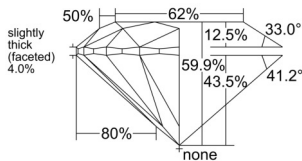

GIA®

FACSIMILE

GIA REPORT

1539151364

Verify this report at GIA.edu

GIA NATURAL DIAMOND DOSSIER®

August 16, 2025
GIA Report Number 1539151364
Shape and Cutting Style ..... Round Brilliant
Measurements ..... 5.38 - 5.40 x 3.23 mm

GRADING RESULTS

Carat Weight ..... 0.58 carat
Color Grade ..... F
Clarity Grade SI2
Cut Grade ..... Excellent

ADDITIONAL GRADING INFORMATION

Polish ..... Excellent
Symmetry ..... Excellent
Fluorescence ..... None
Clarity Characteristics..... Crystal, Cloud, Feather
Inscription(s): GIA 1539151364

PROPORTIONS

Profile to actual proportions