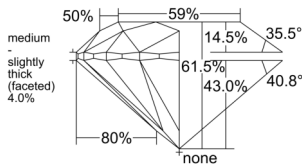

GIA®

FACSIMILE

GIA REPORT 1529894154

Verify this report at GIA.edu

GIA NATURAL DIAMOND DOSSIER®

July 23, 2025
GIA Report Number 1529894154
Shape and Cutting Style ..... Round Brilliant
Measurements ..... 5.22 - 5.26 x 3.22 mm

GRADING RESULTS

Carat Weight ..... 0.55 carat
Color Grade ..... J
Clarity Grade S11
Cut Grade ..... Excellent

ADDITIONAL GRADING INFORMATION

Polish ..... Excellent
Symmetry ..... Excellent
Fluorescence ..... Medium Blue
Clarity Characteristics ..... Crystal
Inscription(s): GIA 1529894154

PROPORTIONS

Profile to actual proportions

GRADING SCALES

GIA COLOR SCALE

COLORESS	D
	E
	F
	G
	H
	I
	J
NEAR COLORESS	K
	L
FANIT	M
	N
	O
	P
VERY LIGHT	Q
	R
	S
	T
	U
	V
	W
	X
	Y
LIGHT	Z

GIA CLARITY SCALE

FLAWLESS	VERY VERY SLIGHTLY INCLUDED	VS₁	VS₂	SL₁	SL₂	I₁	I₂	I₃	
									INTERNALLY FLAWLESS

GIA CUT SCALE

EXCELLENT
VERY GOOD
GOOD
FAIR
POOR