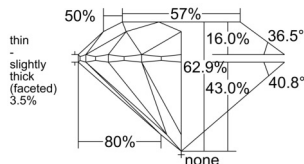

GIA®

FACSIMILE

GIA REPORT

7536128161

Verify this report at GIA.edu

GIA NATURAL DIAMOND DOSSIER®

August 14, 2025

GIA Report Number 7536128161

Shape and Cutting Style ..... Round Brilliant

Measurements ..... 6.12 - 6.15 x 3.86 mm

GRADING RESULTS

Carat Weight ..... 0.90 carat

Color Grade ..... G

Clarity Grade S11

Cut Grade ..... Excellent

ADDITIONAL GRADING INFORMATION

Polish ..... Excellent

Symmetry ..... Excellent

Fluorescence ..... Faint

Clarity Characteristics ..... Crystal, Feather

Inscription(s): GIA 7536128161

PROPORTIONS

Profile to actual proportions

GRADING SCALES

GIA COLOR SCALE

COLOREDNESS	D
	E
	F
	G
	H
	I
	J
NEAR COLORLESS	K
	L
FAINTE	M
	N
	O
	P
VERY LIGHT	Q
	R
	S
	T
	U
	V
	W
	X
	Y
LIGHT	Z

GIA CLARITY SCALE

FLAWLESS	INTERNAL FLAWLESS	
		FLAWLESS
VERY VERY SLIGHTLY INCLUDED	VVS₁	
	VVS₂	
VERY SLIGHTLY INCLUDED	VS₁	
	VS₂	
SLIGHTLY INCLUDED	SI₁	
	SI₂	
INCLUDED	I₁	
	I₂	
	I₃	

GIA CUT SCALE

EXCELLENT
VERY GOOD
GOOD
FAIR
POOR