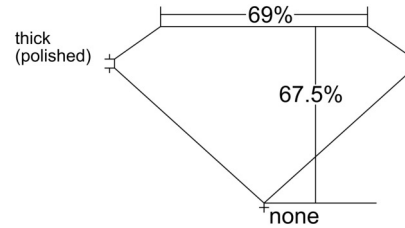

GIA NATURAL DIAMOND GRADING REPORT

June 04, 2025  
 GIA Report Number ..... 6521244980  
 Shape and Cutting Style ..... Emerald Cut  
 Measurements ..... 14.34 x 10.31 x 6.96 mm

GRADING RESULTS

Carat Weight ..... 10.04 carat  
 Color Grade ..... K  
 Clarity Grade ..... SI2

Profile not to actual proportions

CLARITY CHARACTERISTICS

KEY TO SYMBOLS\*

- Crystal
- ↗ Indented Natural
- ↘ Feather
- ⊙ Cloud
- Pinpoint

GRADING SCALES

GIA COLOR SCALE		GIA CLARITY SCALE	
COLOURLESS	D	VERY VERY SLIGHTLY INCLUDED	FLAWLESS
	E		INTERNALLY FLAWLESS
	F		VVS <sub>1</sub>
NEAR COLOURLESS	G	VERY SLIGHTLY INCLUDED	VVS <sub>2</sub>
	H		VS <sub>1</sub>
	I		VS <sub>2</sub>
FANT	J	SLIGHTLY INCLUDED	SI <sub>1</sub>
	K		SI <sub>2</sub>
	L		I <sub>1</sub>
VERY LIGHT	M	INCLUDED	I <sub>2</sub>
	N		I <sub>3</sub>
	O		
LIGHT	P		
	Q		
	R		
	S		
	T		
	U		
	V		
W			
X			
Y			
Z			