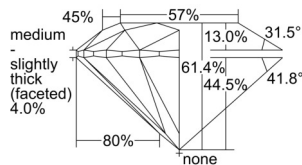

GIA®

FACSIMILE

GIA REPORT

7506435622

Verify this report at GIA.edu

GIA NATURAL DIAMOND DOSSIER®

September 17, 2024
GIA Report Number 7506435622
Shape and Cutting Style ..... Round Brilliant
Measurements ..... 4.98 - 5.00 x 3.07 mm

GRADING RESULTS

Carat Weight ..... 0.46 carat
Color Grade ..... G
Clarity Grade S11
Cut Grade ..... Excellent

ADDITIONAL GRADING INFORMATION

Polish ..... Excellent
Symmetry ..... Excellent
Fluorescence ..... None
Clarity Characteristics ..... Feather, Crystal
Inscription(s): GIA 7506435622

PROPORTIONS

Profile to actual proportions

GRADING SCALES

GIA COLOR SCALE	GIA CLARITY SCALE	GIA CUT SCALE
D	FLAWLESS	EXCELLENT
E	FLAWLESS	
F	INTERNALLY FLAWLESS	VERY GOOD
G	FLAWLESS	
H	VVS₁	GOOD
I	VVS₂	
J	VS₁	FAIR
K	VS₂	
L	S1₁	POOR
M	S1₂	
N	I₁	
O	I₂	
P	I₃	
Q		
R		
S		
T		
U		
V		
W		
X		
Y		
Z