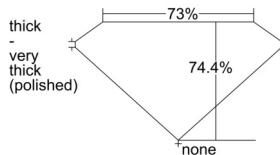

GIA®

FACSIMILE

GIA REPORT 1505728430

Verify this report at GIA.edu

GIA NATURAL DIAMOND DOSSIER®

October 23, 2024
GIA Report Number 1505728430
Shape and Cutting Style ..... Square Modified Brilliant
Measurements ..... 4.37 x 4.23 x 3.15 mm

GRADING RESULTS

Carat Weight ..... 0.50 carat
Color Grade ..... F
Clarity Grade VS1

ADDITIONAL GRADING INFORMATION

Polish ..... Excellent
Symmetry ..... Very Good
Fluorescence ..... None
Clarity Characteristics..... Crystal, Cloud, Indented Natural
Inscription(s): GIA 1505728430

PROPORTIONS

Profile not to actual proportions

GRADING SCALES

GIA COLOR SCALE		GIA CLARITY SCALE			
COLORLESS	D	VERY VERY SLIGHTLY INCLUDED	FLAWLESS		
	E		INTERNALLY FLAWLESS		
	F	VERY SLIGHTLY INCLUDED	VVS₁		
	G		VVS₂		
	H		VS₁		
	NEAR COLORLESS	I	SLIGHTLY INCLUDED	VS₂	
		J		SI₁	
		FAINT	K	INCLUDED	SI₂
			L		I₁
			M		I₂
VERT LIGHT	N	LIGHT	I₃		
	O				
	P				
	Q				
	R