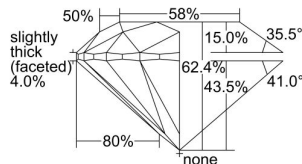

GIA®

FACSIMILE

GIA REPORT 2444568188

Verify this report at GIA.edu

GIA NATURAL DIAMOND DOSSIER®

September 07, 2022
GIA Report Number 2444568188
Shape and Cutting Style ..... Round Brilliant
Measurements ..... 5.18 - 5.21 x 3.24 mm

GRADING RESULTS

Carat Weight ..... 0.54 carat
Color Grade ..... E
Clarity Grade S11
Cut Grade ..... Excellent

ADDITIONAL GRADING INFORMATION

Polish ..... Excellent
Symmetry ..... Excellent
Fluorescence ..... None
Clarity Characteristics ..... Crystal, Cloud
Inscription(s): GIA 2444568188

PROPORTIONS

Profile to actual proportions

GRADING SCALES

GIA COLOR SCALE	GIA CLARITY SCALE	GIA CUT SCALE	
D	FLAWLESS	EXCELLENT	
E	INTERNALLY FLAWLESS		
F		VVS₁	VERY GOOD
G	VVS₂		
H	VS₁	GOOD	
I	VS₂		
J	S1₁	FAIR	
K	S1₂		
L	I₁	POOR	
M	I₂		
N	I₃		
O			
P			
Q			
R			
S			
T			
U			
V			
W			
X			
Y			
Z