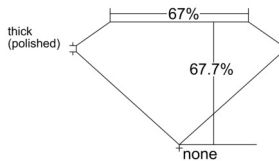

GIA®

FACSIMILE

GIA REPORT 6542042884

Verify this report at GIA.edu

GIA NATURAL DIAMOND DOSSIER®

November 19, 2025
GIA Report Number 6542042884
Shape and Cutting Style ..... **Cut-Cornered Rectangular Modified Brilliant**
Measurements ..... 5.92 x 4.68 x 3.17 mm

GRADING RESULTS

Carat Weight ..... 0.81 carat
Color Grade ..... H
Clarity Grade VS1

ADDITIONAL GRADING INFORMATION

Polish ..... Excellent
Symmetry ..... Excellent
Fluorescence ..... None
Clarity Characteristics ..... Crystal, Needle, Pinpoint
Inscription(s): GIA 6542042884

PROPORTIONS

Profile not to actual proportions

GRADING SCALES

GIA COLOR SCALE		GIA CLARITY SCALE			
COLORLESS	D	VERY VERY SLIGHTLY INCLUDED	FLAWLESS		
	E		INTERNALLY FLAWLESS		
	F	VERY SLIGHTLY INCLUDED	VVS₁		
	G		VVS₂		
	H		VS₁		
	NEAR COLORLESS	I	SLIGHTLY INCLUDED	VS₂	
		J		SI₁	
		FAINT	K	INCLUDED	SI₂
			L		I₁
			M		I₂
VERTICALLY LIGHT	N	LIGHT	I₃		
	O				
	P				
	Q				
	R				
	S				
	T				
LIGHT	U				
	V				
	W				
	X				
Y					
Z