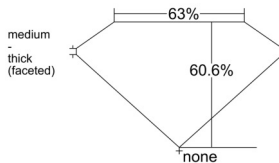

GIA®

FACSIMILE

GIA REPORT 7543254419

Verify this report at GIA.edu

GIA NATURAL DIAMOND DOSSIER®

December 17, 2025
GIA Report Number 7543254419
Shape and Cutting Style ..... Pear Brilliant
Measurements ..... 8.47 x 5.06 x 3.07 mm

GRADING RESULTS

Carat Weight ..... 0.80 carat
Color Grade ..... G
Clarity Grade VS1

ADDITIONAL GRADING INFORMATION

Polish ..... Excellent
Symmetry ..... Excellent
Fluorescence ..... None
Clarity Characteristics..... Crystal, Cloud, Needle, Pinpoint
Inscription(s): GIA 7543254419

PROPORTIONS

Profile not to actual proportions

GRADING SCALES

GIA COLOR SCALE		GIA CLARITY SCALE			
COLORLESS	D	VERY VERY SLIGHTLY INCLUDED	FLAWLESS		
	E		INTERNALLY FLAWLESS		
	F		VVS₁		
	NEAR COLORLESS	G	VVS₂		
		H	VERY SLIGHTLY INCLUDED	VS₁	
		I		VS₂	
		FAINT	J	SLIGHTLY INCLUDED	SI₁
			K		SI₂
	L		INCLUDED		I₁
	M			I₂	
VERT LIGHT	N		INCLUDED	I₃	
	O				
	P				
	Q				
	R				
LIGHT	S				
	T				
	U				
	V				
	Z