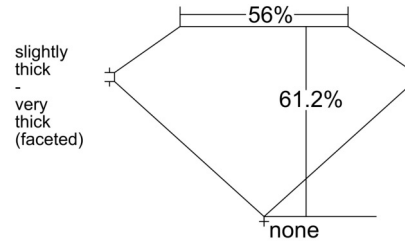

GIA NATURAL DIAMOND GRADING REPORT

October 15, 2025
 GIA Report Number 7531558780
 Shape and Cutting Style Oval Brilliant
 Measurements 13.34 x 8.38 x 5.13 mm

GRADING RESULTS

Carat Weight 4.01 carat
 Color Grade D
 Clarity Grade VVS1

ADDITIONAL GRADING INFORMATION

Polish Excellent
 Symmetry Excellent
 Fluorescence None
 Inscription(s): GIA 7531558780

PROPORTIONS

Profile not to actual proportions

CLARITY CHARACTERISTICS

KEY TO SYMBOLS*

Feather

* Red symbols denote internal characteristics (inclusions). Green or black symbols denote external characteristics (blemishes). Diagram is an approximate representation of the diamond, and symbols shown indicate type, position, and approximate size of clarity characteristics. All clarity characteristics may not be shown. Details of finish are not shown.