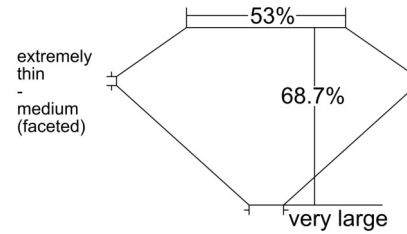

GIA NATURAL DIAMOND GRADING REPORT

February 05, 2026

GIA Report Number 5543592479

Shape and Cutting Style Old Mine Brilliant

Measurements 6.58 x 5.06 x 3.47 mm

GRADING RESULTS

Carat Weight 1.02 carat

Color Grade I

Clarity Grade SI1

ADDITIONAL GRADING INFORMATION

Polish Very Good

Symmetry Good

Fluorescence None

Inscription(s): GIA 5543592479

Comments: Clouds are not shown.

PROPORTIONS

Profile not to actual proportions

CLARITY CHARACTERISTICS

KEY TO SYMBOLS*

- Crystal
- ~ Feather
- △ Natural

* Red symbols denote internal characteristics (inclusions). Green or black symbols denote external characteristics (blemishes). Diagram is an approximate representation of the diamond, and symbols shown indicate type, position, and approximate size of clarity characteristics. All clarity characteristics may not be shown. Details of finish are not shown.