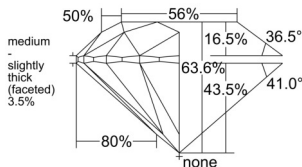

GIA®

FACSIMILE

GIA REPORT 3535185623

Verify this report at GIA.edu

GIA NATURAL DIAMOND DOSSIER®

August 22, 2025
GIA Report Number 3535185623
Shape and Cutting Style ..... Round Brilliant
Measurements ..... 5.99 - 6.02 x 3.82 mm

GRADING RESULTS

Carat Weight ..... 0.85 carat
Color Grade ..... G
Clarity Grade S11
Cut Grade ..... Excellent

ADDITIONAL GRADING INFORMATION

Polish ..... Excellent
Symmetry ..... Excellent
Fluorescence ..... Faint
Clarity Characteristics ..... Crystal, Feather
Inscription(s): GIA 3535185623

PROPORTIONS

GRADING SCALES

GIA COLOR SCALE	GIA CLARITY SCALE	GIA CUT SCALE	
COLOURLESS D	FLAWLESS	EXCELLENT	
E	INTERNALLY FLAWLESS		
F		VVS₁	VERY GOOD
G	VVS₂		
H	VS₁	GOOD	
I	VS₂		
J	S1₁	FAIR	
K	S1₂		
L	I₁	POOR	
M	I₂		
N	I₃		
O			
P			
Q			
R			
S			
T			
U			
V			
W			
X			
Y			
Z