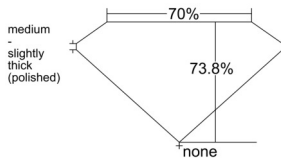

GIA®

FACSIMILE

GIA REPORT 2538666635

Verify this report at GIA.edu

GIA NATURAL DIAMOND DOSSIER®

October 08, 2025
GIA Report Number 2538666635
Shape and Cutting Style ..... Square Modified Brilliant
Measurements ..... 4.44 x 4.39 x 3.24 mm

GRADING RESULTS

Carat Weight ..... 0.51 carat
Color Grade I
Clarity Grade SI1

ADDITIONAL GRADING INFORMATION

Polish ..... Excellent
Symmetry ..... Very Good
Fluorescence ..... None
Clarity Characteristics..... Cloud, Crystal
Inspection(s): GIA 2538666635

PROPORTIONS

Profile not to actual proportions

GRADING SCALES

GIA COLOR SCALE		GIA CLARITY SCALE			
COLORLESS	D	VERY VERY SLIGHTLY INCLUDED	FLAWLESS		
	E		INTERNALLY FLAWLESS		
	F		VVS₁		
	G		VVS₂		
	NEAR COLORLESS	H	VERY SLIGHTLY INCLUDED	VS₁	
		I		VS₂	
		FAINT	J	SLIGHTLY INCLUDED	SI₁
			K		SI₂
	L		I₁		
	VERT LIGHT		M	INCLUDED	I₂
N			I₃		
O					
P					
Q					
R					
LIGHT	S				
	T				
	U				
	V				
	W				
	X				
Y					
Z