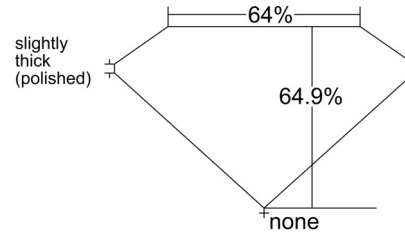

GIA NATURAL DIAMOND GRADING REPORT

February 05, 2026
 GIA Report Number 3545578094
 Shape and Cutting Style Emerald Cut
 Measurements 7.99 x 5.46 x 3.55 mm

GRADING RESULTS

Carat Weight 1.50 carat
 Color Grade H
 Clarity Grade VS1

ADDITIONAL GRADING INFORMATION

Polish Excellent
 Symmetry Excellent
 Fluorescence Strong Blue
 Inscription(s): GIA 3545578094
 Comments: Additional pinpoints are not shown.

PROPORTIONS

Profile not to actual proportions

CLARITY CHARACTERISTICS

KEY TO SYMBOLS*

- Crystal
- ∖ Needle
- Pinpoint

* Red symbols denote internal characteristics (inclusions). Green or black symbols denote external characteristics (blemishes). Diagram is an approximate representation of the diamond, and symbols shown indicate type, position, and approximate size of clarity characteristics. All clarity characteristics may not be shown. Details of finish are not shown.