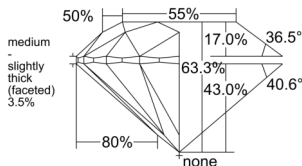

GIA®

FACSIMILE

GIA REPORT 5526449719

Verify this report at GIA.edu

GIA NATURAL DIAMOND DOSSIER®

June 10, 2025
GIA Report Number 5526449719
Shape and Cutting Style ..... Round Brilliant
Measurements ..... 5.32 - 5.36 x 3.38 mm

GRADING RESULTS

Carat Weight ..... 0.60 carat
Color Grade I
Clarity Grade S11
Cut Grade ..... Excellent

ADDITIONAL GRADING INFORMATION

Polish ..... Excellent
Symmetry ..... Excellent
Fluorescence ..... Medium Blue
Clarity Characteristics ..... Cloud, Crystal
Inscription(s): GIA 5526449719

PROPORTIONS

Profile to actual proportions