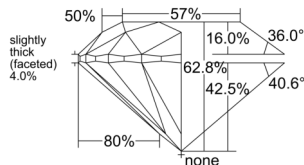

GIA®

FACSIMILE

GIA REPORT 7531607696

Verify this report at GIA.edu

GIA NATURAL DIAMOND DOSSIER®

October 01, 2025
GIA Report Number 7531607696
Shape and Cutting Style ..... Round Brilliant
Measurements ..... 5.30 - 5.35 x 3.35 mm

GRADING RESULTS

Carat Weight ..... 0.60 carat
Color Grade I
Clarity Grade S11
Cut Grade ..... Excellent

ADDITIONAL GRADING INFORMATION

Polish ..... Excellent
Symmetry ..... Very Good
Fluorescence ..... None
Clarity Characteristics..... Cloud, Feather, Crystal
Inscription(s): GIA 7531607696

PROPORTIONS

Profile to actual proportions