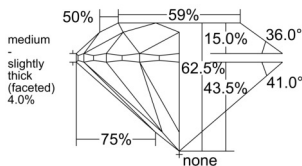

GIA®

FACSIMILE

GIA REPORT 1518417014

Verify this report at GIA.edu

GIA NATURAL DIAMOND DOSSIER®

February 13, 2025
GIA Report Number 1518417014
Shape and Cutting Style ..... Round Brilliant
Measurements ..... 5.34 - 5.39 x 3.36 mm

GRADING RESULTS

Carat Weight ..... 0.60 carat
Color Grade ..... J
Clarity Grade VS2
Cut Grade ..... Excellent

ADDITIONAL GRADING INFORMATION

Polish ..... Excellent
Symmetry ..... Excellent
Fluorescence ..... Medium Blue
Clarity Characteristics ..... Crystal, Cloud
Inscription(s): GIA 1518417014

PROPORTIONS

Profile to actual proportions

GRADING SCALES

GIA COLOR SCALE	GIA CLARITY SCALE	GIA CUT SCALE	
D	FLAWLESS	EXCELLENT	
E	INTERNALLY FLAWLESS		
F		VVS₁	VERY GOOD
G	VVS₂		
H	VS₁	GOOD	
I	VS₂		
J	SI₁	FAIR	
K	SI₂		
L	I₁	POOR	
M	I₂		
N	I₃		
O			
P			
Q			
R			
S			
T			
U			
V			
W			
X			
Y			
Z