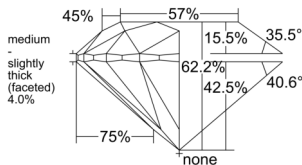

GIA®

FACSIMILE

GIA REPORT 2537755463

Verify this report at GIA.edu

GIA NATURAL DIAMOND DOSSIER®

October 15, 2025
GIA Report Number 2537755463
Shape and Cutting Style ..... Round Brilliant
Measurements ..... 5.43 - 5.46 x 3.38 mm

GRADING RESULTS

Carat Weight ..... 0.62 carat
Color Grade I
Clarity Grade S11
Cut Grade ..... Excellent

ADDITIONAL GRADING INFORMATION

Polish ..... Excellent
Symmetry ..... Excellent
Fluorescence ..... None
Clarity Characteristics ..... Crystal
Inscription(s): GIA 2537755463

PROPORTIONS

GRADING SCALES

GIA COLOR SCALE

COLOREDNESS	D
	E
	F
	G
	H
	I
	J
NEAR COLORLESS	K
	L
FAIN	M
	N
	O
	P
VERY LIGHT	R
	S
	T
	U
	V
	W
	X
	Y
LIGHT	Z

GIA CLARITY SCALE

FLAWLESS	INTERNAL FLAWLESS	
		EXCELLENT
VERY VERY SLIGHTLY INCLUDED	VVS₁	
	VVS₂	
VERY SLIGHTLY INCLUDED	VS₁	
	VS₂	
SLIGHTLY INCLUDED	SI₁	
	SI₂	
INCLUDED	I₁	
	I₂	
	I₃	
POOR		

GIA CUT SCALE

EXCELLENT
VERY GOOD
GOOD
FAIR
POOR