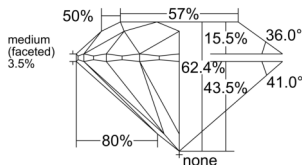

GIA®

FACSIMILE

GIA REPORT 3515283317

Verify this report at GIA.edu

GIA NATURAL DIAMOND DOSSIER®

January 24, 2025
GIA Report Number 3515283317
Shape and Cutting Style ..... Round Brilliant
Measurements ..... 4.70 - 4.72 x 2.94 mm

GRADING RESULTS

Carat Weight ..... 0.40 carat
Color Grade I
Clarity Grade S11
Cut Grade ..... Excellent

ADDITIONAL GRADING INFORMATION

Polish ..... Excellent
Symmetry ..... Excellent
Fluorescence ..... Medium Yellow
Clarity Characteristics ..... Crystal, Feather
Inscription(s): GIA 3515283317

PROPORTIONS

Profile to actual proportions