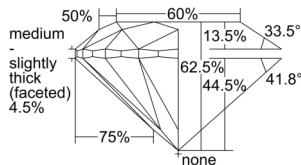

GIA®

FACSIMILE

GIA REPORT 1509273586

Verify this report at GIA.edu

GIA NATURAL DIAMOND DOSSIER®

August 26, 2024
GIA Report Number 1509273586
Shape and Cutting Style ..... Round Brilliant
Measurements ..... 4.70 - 4.74 x 2.95 mm

GRADING RESULTS

Carat Weight ..... 0.40 carat
Color Grade I
Clarity Grade S11
Cut Grade ..... Excellent

ADDITIONAL GRADING INFORMATION

Polish ..... Excellent
Symmetry ..... Excellent
Fluorescence ..... Medium Blue
Clarity Characteristics ..... Crystal, Cloud
Inscription(s): GIA 1509273586

PROPORTIONS

Profile to actual proportions