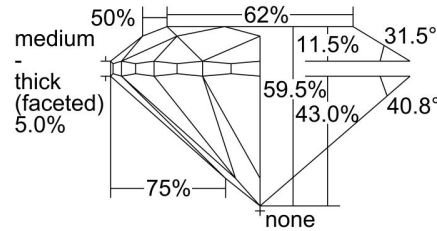

GIA NATURAL DIAMOND GRADING REPORT

March 12, 2022  
 GIA Report Number ..... 2428648762  
 Shape and Cutting Style ..... Round Brilliant  
 Measurements ..... 8.09 - 8.14 x 4.83 mm

GRADING RESULTS

Carat Weight ..... 2.01 carat  
 Color Grade ..... M  
 Clarity Grade ..... SI1  
 Cut Grade ..... Very Good

PROPORTIONS

Profile to actual proportions

CLARITY CHARACTERISTICS

KEY TO SYMBOLS\*

-  Feather
-  Needle
-  Twinning Wisp
-  Indented Natural
-  Knot
-  Natural
-  Crystal

\* Red symbols denote internal characteristics (inclusions). Green or black symbols denote external characteristics (blemishes). Diagram is an approximate representation of the diamond, and symbols shown indicate type, position, and approximate size of clarity characteristics. All clarity characteristics may not be shown. Details of finish are not shown.