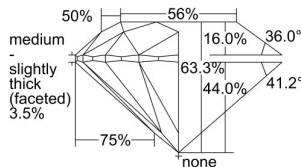

GIA®

FACSIMILE

GIA REPORT

7491924044

Verify this report at GIA.edu

GIA NATURAL DIAMOND DOSSIER®

July 15, 2024
GIA Report Number **7491924044**
Shape and Cutting Style ..... **Round Brilliant**
Measurements ..... **6.08 - 6.16 x 3.88 mm**

GRADING RESULTS

Carat Weight ..... **0.90 carat**
Color Grade ..... **G**
Clarity Grade **S11**
Cut Grade ..... **Excellent**

ADDITIONAL GRADING INFORMATION

Polish ..... **Excellent**
Symmetry ..... **Very Good**
Fluorescence ..... **None**
Clarity Characteristics ..... **Crystal, Cloud**
Inscription(s): **GIA 7491924044**

PROPORTIONS

Profile to actual proportions