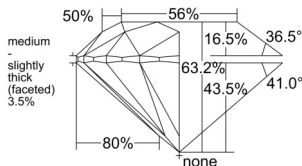

GIA®

FACSIMILE

GIA REPORT 6545340041

Verify this report at GIA.edu

GIA NATURAL DIAMOND DOSSIER®

December 30, 2025
GIA Report Number 6545340041
Shape and Cutting Style ..... Round Brilliant
Measurements ..... 6.12 - 6.15 x 3.88 mm

GRADING RESULTS

Carat Weight ..... 0.90 carat
Color Grade ..... K
Clarity Grade SI2
Cut Grade ..... Excellent

ADDITIONAL GRADING INFORMATION

Polish ..... Excellent
Symmetry ..... Excellent
Fluorescence ..... Faint
Clarity Characteristics ..... Crystal, Feather
Inscription(s): GIA 6545340041

PROPORTIONS

Profile to actual proportions